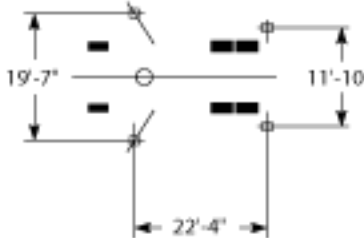

KVM 28X

OUTRIGGER SPREAD

WORKING RANGE  
TRUCK MOUNTED  
CONCRETE PUMPS

5900 CENTERVILLE ROAD  
WHITE BEAR, MINNESOTA 55127