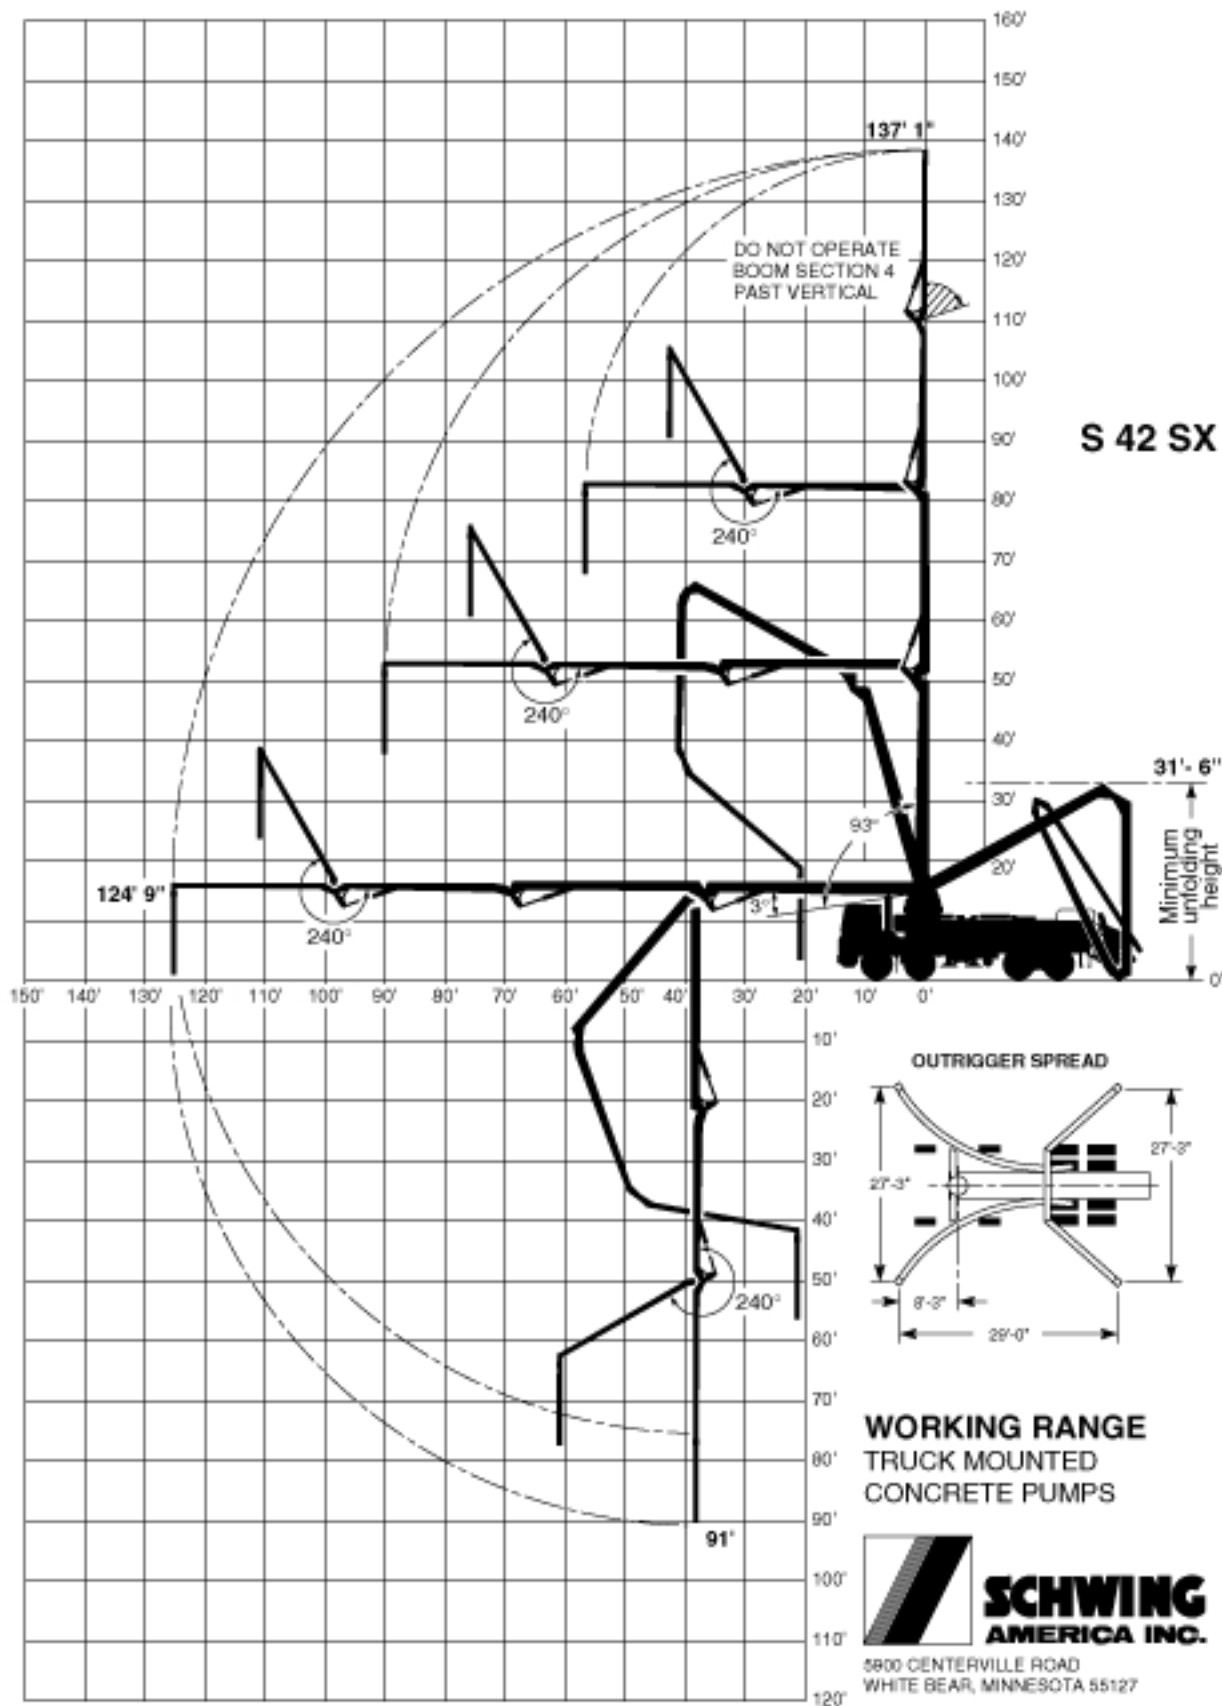

S 42 SX

WORKING RANGE
TRUCK MOUNTED
CONCRETE PUMPS

SCHWING
AMERICA INC.

5800 CENTERVILLE ROAD
WHITE BEAR, MINNESOTA 55127